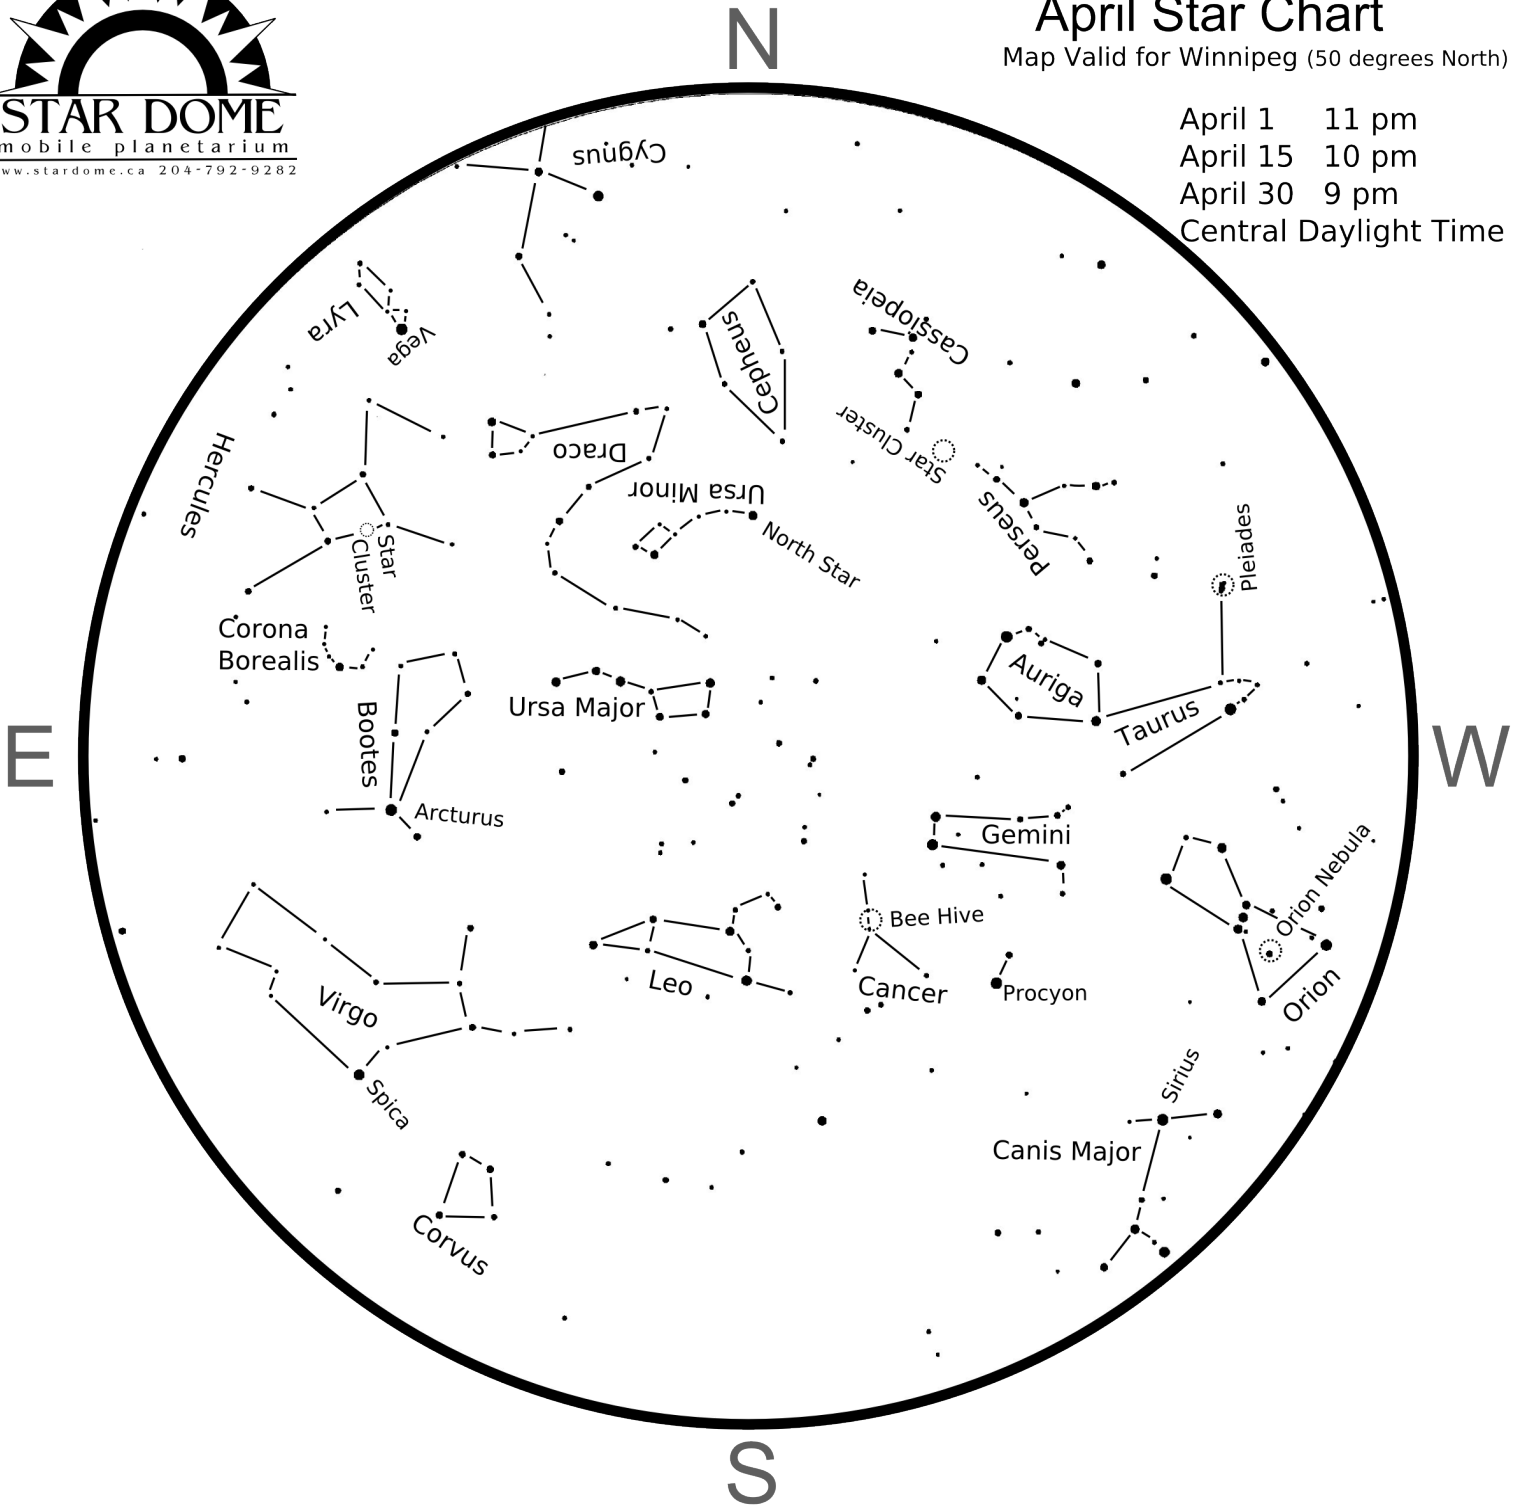

# April Star Chart

Map Valid for Winnipeg (50 degrees North)

April 1 11 pm  
April 15 10 pm  
April 30 9 pm  
Central Daylight Time

## Notes:

**Hercules** - Try to spot the star cluster in Hercules. It is a vast cluster of many thousands of stars. However, it is so far away that the light from this object took 25,000 years to get here. Because of this you will need binoculars to see it. Even with binoculars, it will only show up as a faint and very small fuzzy patch in the sky.